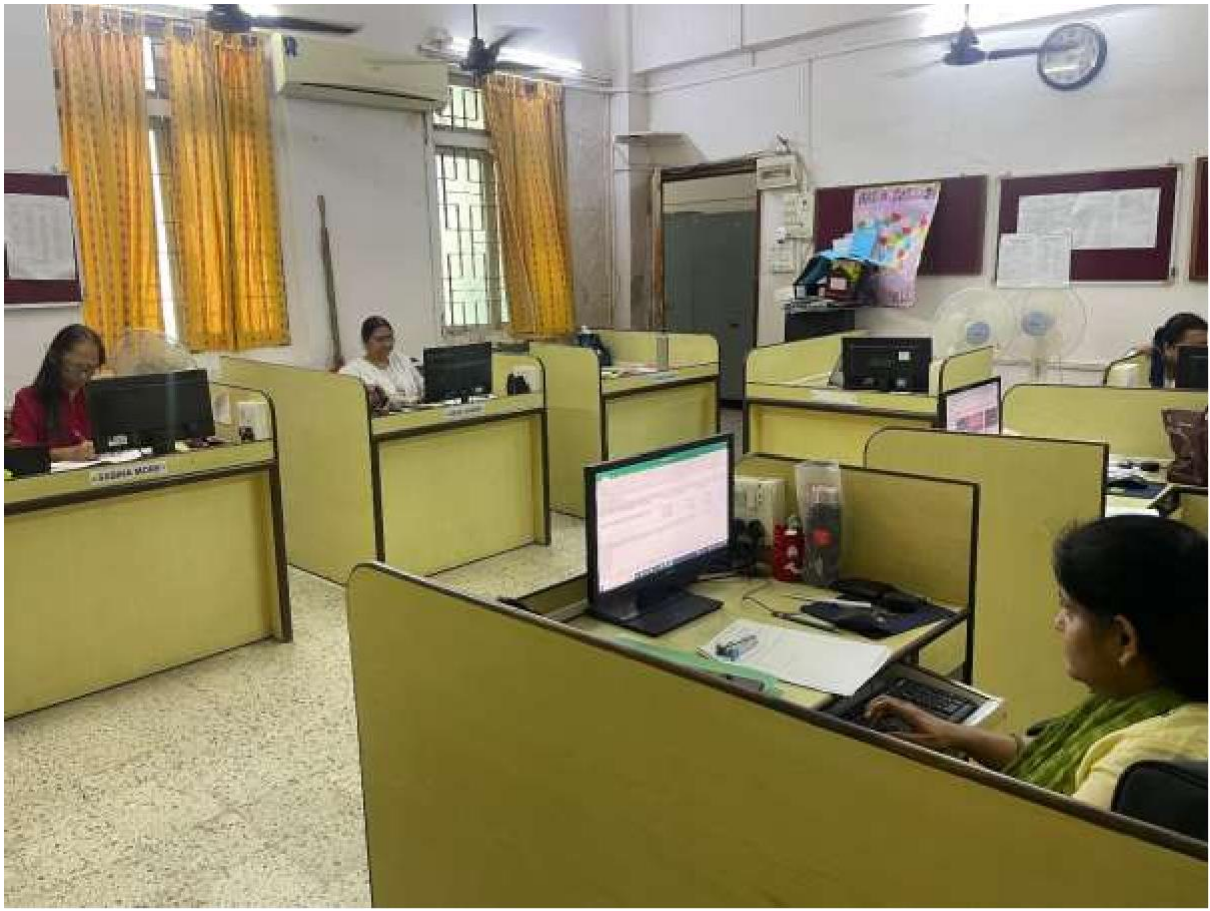

LECTURE HALL 1

LECTURE HALL 2

LECTURE HALL 3

MANAGEMENT ROOM

CONFERENCE ROOM

STAFF ROOM

XEROX FACILITY

PRINCIPAL CABIN

SPACE FOR CANTEEN

SUGGESTION BOX FACILITY IS AVAILABLE

ICT LAB

COLLEGE ENTRANCE

PLANT NURSERY

ADMINISTRATIVE OFFICE

DRINKING WATER FACILITY AVAILABLE

LADIES WASHROOM